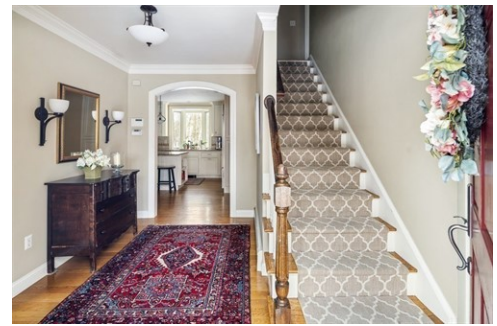

\$ 1,425,000

11 Taintor Dr, Sudbury, MA 01776

- » Beds: 5 | Baths: 2 Full, 1 Half
- » MLS #: 73081333
- » Single Family | 3,932 ft² | Lot: 40,511 ft² (0.93 acres)
- » More Info: 11TaintorDr.IsForSale.com

Majestically sited, well-maintained, 5BR Colonial with many tasteful updates in the ever-popular Bowker neighborhood. 1st floor features front-to-back LR w/FP, beautifully renovated chef's kitchen w/Subzero refrigerator, double ovens, an island w/seating plus a generous dining area, comfortable FR w/wide pine flrs & FP, office, mud/laundry room w/custom built-ins & powder room. Upstairs, the Main BR offers a large w/in closet & en suite bath w/double vanity, soaking tub & glass shower. 2nd flr includes 3 add'l spacious BRs, a 5th BR or 2nd office & another full bath w/double vanity. Walkout lower level includes media rm, exercise rm & bonus area. Wood flrs throughout 1st & 2nd flrs. Beautiful mouldings. Central a/c. 6-zone Buderus boiler. New Anderson windows. 2 car garage. 2 driveways. Screen porch overlooking lovely back yard. Patio. NEW 5-BR SEPTIC TO BE INSTALLED. Proximity to shopping, commuter routes and trails! Move in and enjoy! First show Sat. 3/11 @OH. Offers due 3/15 @2 pm